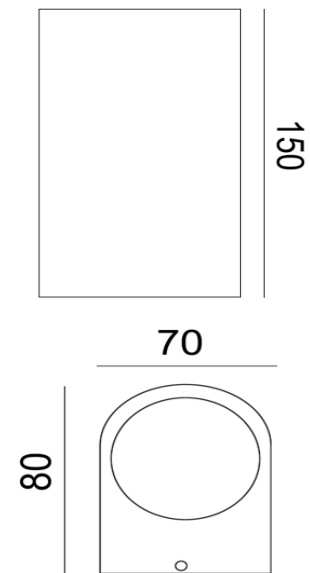

NORDZ L WH

ID: 130742

FINISH	WHITE
MATERIAL	ALUMINUM
DIMENSIONS	L: 70mm x D: 80mm x H: 150mm
LIGHT SOURCE	2 x GU10
IP RATING	IP65
WARRANTY	2 YEARS

DESCRIPTION

Nordz L White Outdoor Wall lamp 2 x GU10
IP65 L: 70mm x D: 80mm x H:150mm