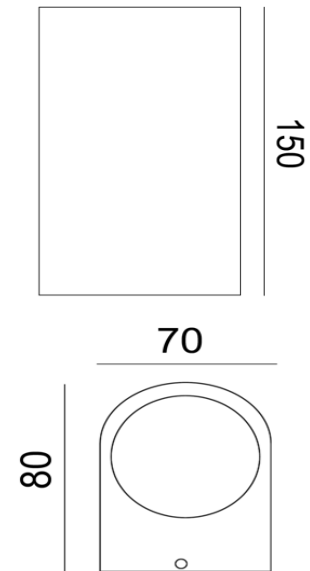

NORDZ L BK

ID: 130741

FINISH	BLACK
MATERIAL	ALUMINUM
DIMENSIONS	L: 70mm x D: 80mm x H: 150mm
LIGHT SOURCE	2 x GU10
IP RATING	IP65
WARRANTY	2 YEARS

DESCRIPTION

Nordz L Black Outdoor Wall lamp 2 x GU10
IP65 L: 70mm x D: 80mm x H:150mm