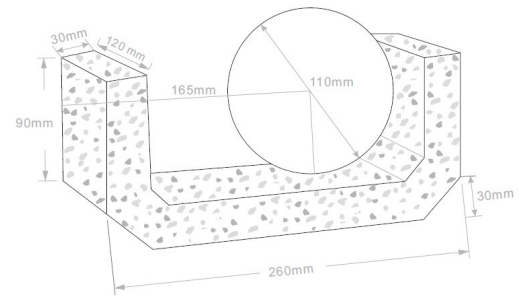

NOA WH

ID: 130661

FINISH	WHITE
MATERIAL	CONCRETE
DIMENSIONS	L: 260mm x H: 110mm x D: 120mm
LIGHT SOURCE	LED
WATTAGE	2W
LUMENS	180lm
CCT	3000K
DIMMABLE	NON-DIMMABLE
IP RATING	IP20
WARRANTY	2 YEARS
OTHER INFORMATION	ADD 110mm YOSH GLASS

DESCRIPTION

Noa Terrazzo White Table Lamp 2W 180lm 3000K
 IP20 L: 260mm x H: 110mm x D: 120mm
 (Add 110mm Yosh Glass)

Disclaimer: Product colour may slightly vary due to photographic lighting sources, your monitor settings and other similar factors. For more details, please visit: <https://www.aboutspace.net.au/pages/terms-conditions>