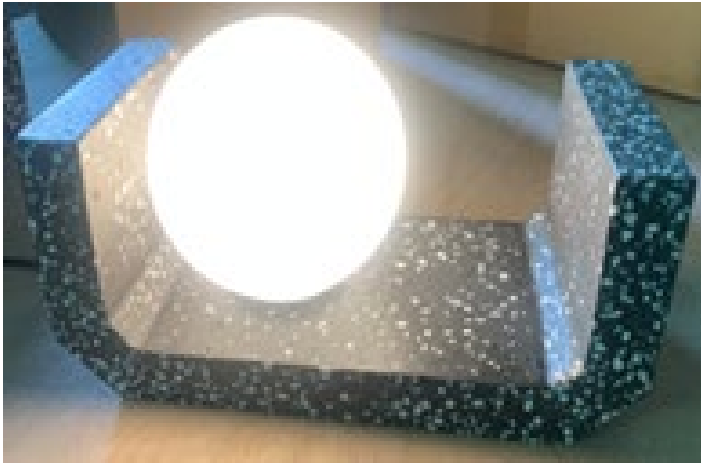

NOA BK

ID: 130660

FINISH	BLACK
MATERIAL	CONCRETE
DIMENSIONS	L: 260mm x H: 110mm x D: 120mm
LIGHT SOURCE	LED
WATTAGE	2W
LUMENS	180lm
CCT	3000K
DIMMABLE	NON-DIMMABLE
IP RATING	IP20
WARRANTY	2 YEARS
OTHER INFORMATION	ADD 110mm YOSH GLASS

DESCRIPTION

Noa Terrazzo Black Table Lamp 2W 180lm
3000K IP20 L: 260mm x H: 110mm x D: 120mm
(Add 110mm Yosh Glass)

Disclaimer: Product colour may slightly vary due to photographic lighting sources, your monitor settings and other similar factors. For more details, please visit: <https://www.aboutspace.net.au/pages/terms-conditions>