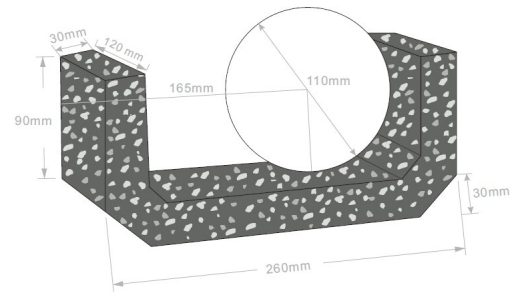

NOA BK

ID: 130660

FINISH	BLACK
MATERIAL	CONCRETE
DIMENSIONS	L: 260mm x H: 110mm x D: 120mm
LIGHT SOURCE	LED
WATTAGE	2W
LUMENS	180lm
CCT	3000K
DIMMABLE	NON-DIMMABLE
IP RATING	IP20
WARRANTY	2 YEARS
OTHER INFORMATION	ADD 110mm YOSH GLASS

DESCRIPTION

Noa Terrazzo Black Table Lamp 2W 180lm
3000K IP20 L: 260mm x H: 110mm x D: 120mm
(Add 110mm Yosh Glass)

Disclaimer: Product colour may slightly vary due to photographic lighting sources, your monitor settings and other similar factors. For more details, please visit: <https://www.aboutspace.net.au/pages/terms-conditions>