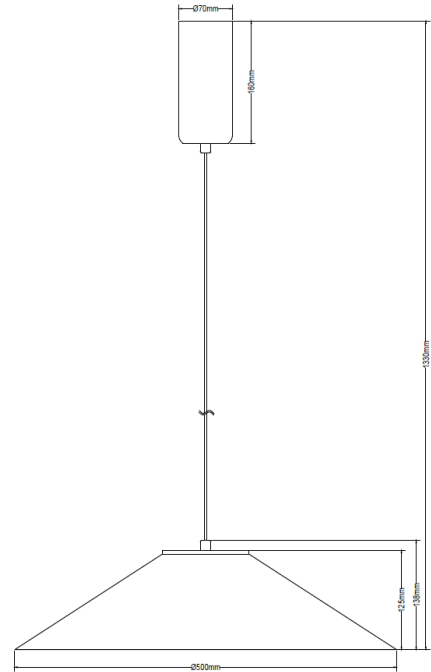

NIKITA

ID: 130308

FINISH	BLACK
MATERIAL	STEEL,ALUMINUM
DIMENSIONS	DIAM: 500mm x H: 138mm DROP: 1330mm
LIGHT SOURCE	LED
WATTAGE	12W UP – 18W DOWN
LUMENS	1522.60lm
CCT	3000K
DIMMABLE	TRIAC DIMMABLE
IP RATING	IP20
WARRANTY	2 YEARS
OTHER INFORMATION	CEILING CANOPY DIAM: 70mm x 160mm

DESCRIPTION

Nikita Up-Down Pendant Lamp Black 12W Up - 18W Down 1522.60lm 3000K Diam: 500mm x H: 138mm Drop: 1330mm Triac Dim

Disclaimer: Product colour may slightly vary due to photographic lighting sources, your monitor settings and other similar factors. For more details, please visit: <https://www.aboutspace.net.au/pages/terms-conditions>