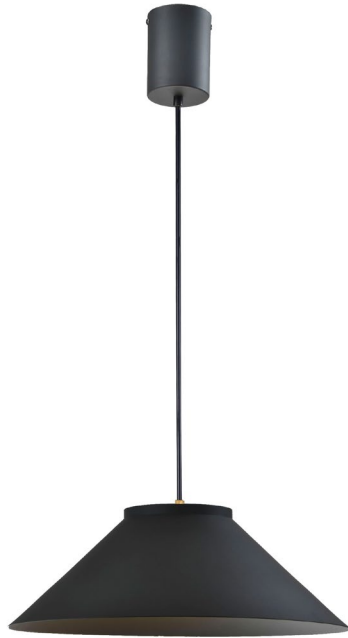

NIKITA

ID: 130308

FINISH	BLACK
MATERIAL	STEEL,ALUMINUM
DIMENSIONS	DIAM: 500mm x H: 138mm DROP: 1330mm
LIGHT SOURCE	LED
WATTAGE	12W UP – 18W DOWN
LUMENS	1522.60lm
CCT	3000K
DIMMABLE	TRIAC DIMMABLE
IP RATING	IP20
WARRANTY	2 YEARS
OTHER INFORMATION	CEILING CANOPY DIAM: 70mm x 160mm

DESCRIPTION

Nikita Up-Down Pendant Lamp Black 12W Up - 18W Down 1522.60lm 3000K Diam: 500mm x H: 138mm Drop: 1330mm Triac Dim

Disclaimer: Product colour may slightly vary due to photographic lighting sources, your monitor settings and other similar factors. For more details, please visit: <https://www.aboutspace.net.au/pages/terms-conditions>