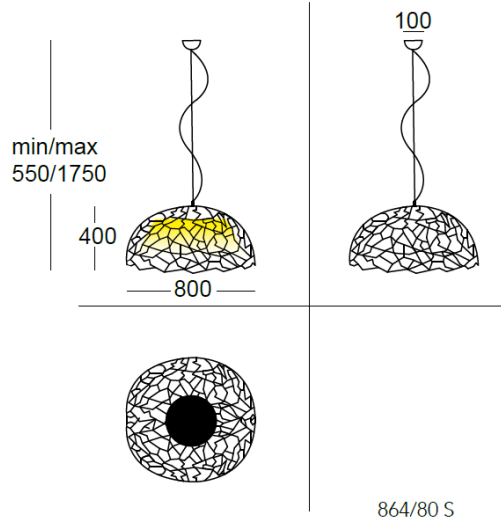

**NASSA 80** **ID:**

FINISH	WHITE
MATERIAL	STEEL,METHACRYLATE
DIMENSIONS	DIAM: 800mm x H: 400mm DROP: 1750mm
LIGHT SOURCE	LED
WATTAGE	35W
LUMENS	4000lm
CCT	3000K
DIMMABLE	YES
IP RATING	IP20
WARRANTY	2 YEARS

**DESCRIPTION**

Nassa Pendant White LED 1x35W 3000K  
4000lm IP20 Diam : 800mm x H:400mm  
Drop: 1750mm

**Disclaimer:** Product colour may slightly vary due to photographic lighting sources, your monitor settings and other similar factors. For more details, please visit: <https://www.aboutspace.net.au/pages/terms-conditions>