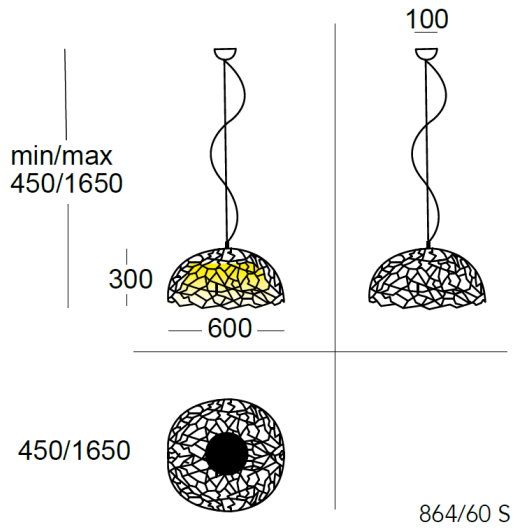

NASSA 60 **ID:**

FINISH	WHITE
MATERIAL	STEEL,METHACRYLATE
DIMENSIONS	DIAM: 600mm x H: 300mm DROP: 1650mm
LIGHT SOURCE	LED
WATTAGE	28W
LUMENS	2700lm
CCT	3000K
DIMMABLE	YES
IP RATING	IP20
WARRANTY	2 YEARS

DESCRIPTION

Nassa Pendant White LED 1x28W 3K 2700lm
Diam : 600mm x H:300mm Drop: 1650mm

Disclaimer: Product colour may slightly vary due to photographic lighting sources, your monitor settings and other similar factors. For more details, please visit: <https://www.aboutspace.net.au/pages/terms-conditions>