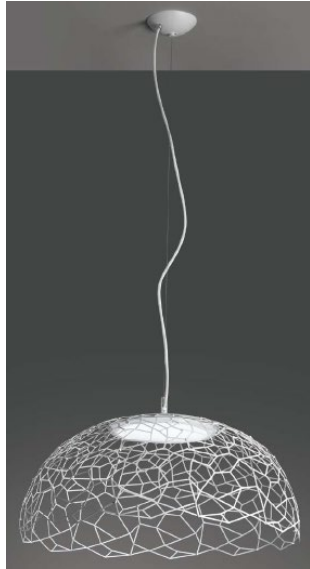

NASSA 60 **ID:**

FINISH	WHITE
MATERIAL	STEEL,METHACRYLATE
DIMENSIONS	DIAM: 600mm x H: 300mm DROP: 1650mm
LIGHT SOURCE	LED
WATTAGE	28W
LUMENS	2700lm
CCT	3000K
DIMMABLE	YES
IP RATING	IP20
WARRANTY	2 YEARS

DESCRIPTION

Nassa Pendant White LED 1x28W 3K 2700lm
Diam : 600mm x H:300mm Drop: 1650mm

Disclaimer: Product colour may slightly vary due to photographic lighting sources, your monitor settings and other similar factors. For more details, please visit: <https://www.aboutspace.net.au/pages/terms-conditions>