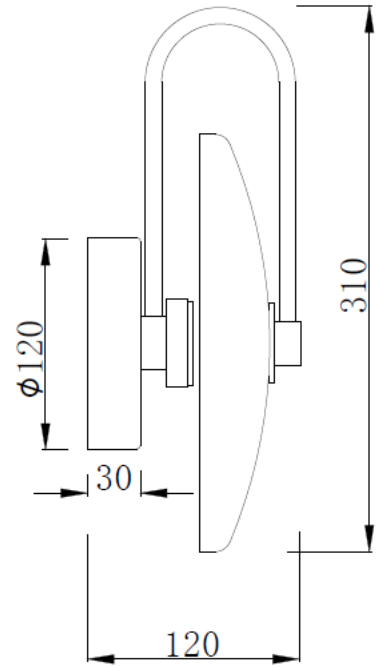

**MISSI WALL BRACKET BK ID: 130955**

FINISH	BLACK
MATERIAL	STEEL
DIMENSIONS	L: 310mm x H: 120mm x D: 120mm
LIGHT SOURCE	LED
WATTAGE	5W
LUMENS	542lm
CCT	3000K
CRI	72
DIMMABLE	TRIAC DIMMABLE
TYPE OF DRIVER	5W CONSTANT CURRENT 250mA 16-24VDC
IP RATING	IP20
WARRANTY	3 YEARS

**DESCRIPTION**

Missi Wall Bracket Matt Black Led 5W 604lm 3000K L: 310mm x H: 120mm x D: 120mm Triac Dim

**Disclaimer:** Product colour may slightly vary due to photographic lighting sources, your monitor settings and other similar factors. For more details, please visit: <https://www.aboutspace.net.au/pages/terms-conditions>