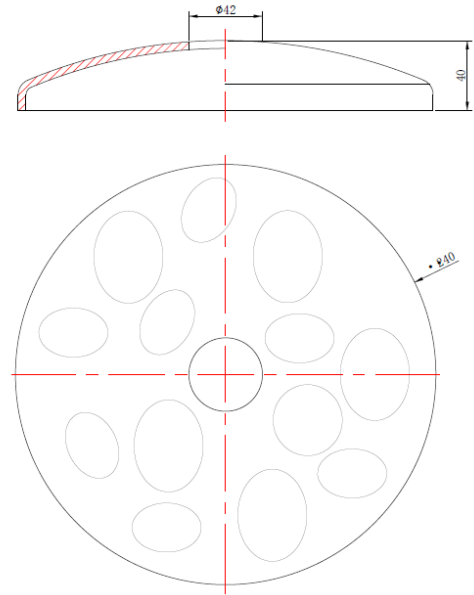

MISSI GLASS PNK

ID: 130535

FINISH	PINK
MATERIAL	GLASS
DIMENSIONS	DIAM: 250mm x H: 40mm
OTHER INFORMATION	TOP HOLE DIAM: 42mm

DESCRIPTION

Missi Pink Glass Shade Diam:250mm x H: 40mm

Disclaimer: Product colour may slightly vary due to photographic lighting sources, your monitor settings and other similar factors. For more details, please visit: <https://www.aboutspace.net.au/pages/terms-conditions>