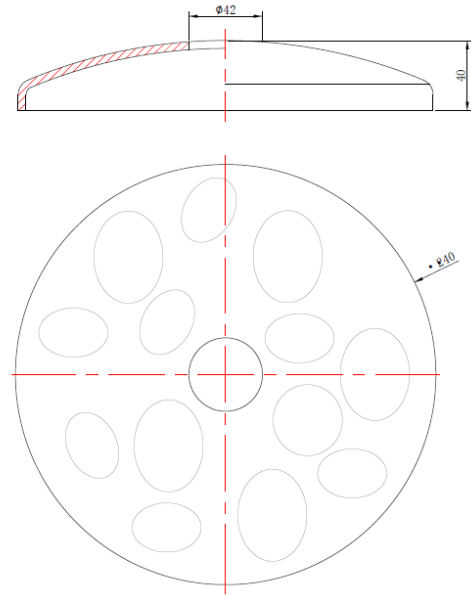

MISSI GLASS CLF

ID: 130538

FINISH	COLORFUL
MATERIAL	GLASS
DIMENSIONS	DIAM: 250mm x H: 40mm
OTHER INFORMATION	TOP HOLE DIAM: 42mm

DESCRIPTION

Missi Colorful Glass Shade Diam: 250mm x
H: 40mm

Disclaimer: Product colour may slightly vary due to photographic lighting sources, your monitor settings and other similar factors. For more details, please visit: <https://www.aboutspace.net.au/pages/terms-conditions>