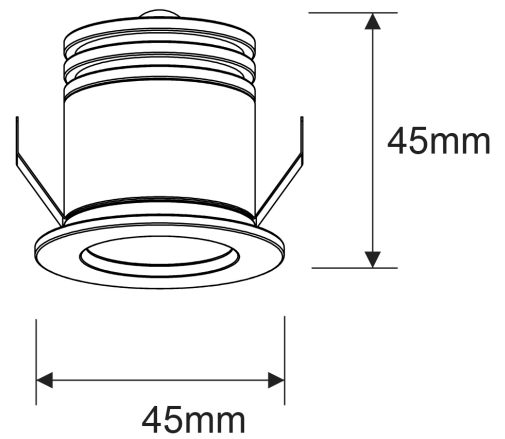

MINI BK V2

ID: 128332

FINISH	BLACK
MATERIAL	ALUMINUM
DIMENSIONS	DIAM: 45mm x H: 45mm CUT OUT: 40mm
LIGHT SOURCE	LED
WATTAGE	3W
LUMENS	181lm
CCT	3000K
CRI	>90
BEAM ANGLE	24°
UGR (UNIFIED GLARE RATING)	<19
DIMMABLE	NON DIMMABLE
IP RATING	IP20
WARRANTY	5 YEARS

DESCRIPTION

Mini Downlight Black 3W 181lm 3000K
24Deg Diam:45mm x H:45mm (cut
out:40mm)

Disclaimer: Product colour may slightly vary due to photographic lighting sources, your monitor settings and other similar factors. For more details, please visit: <https://www.aboutspace.net.au/pages/terms-conditions>