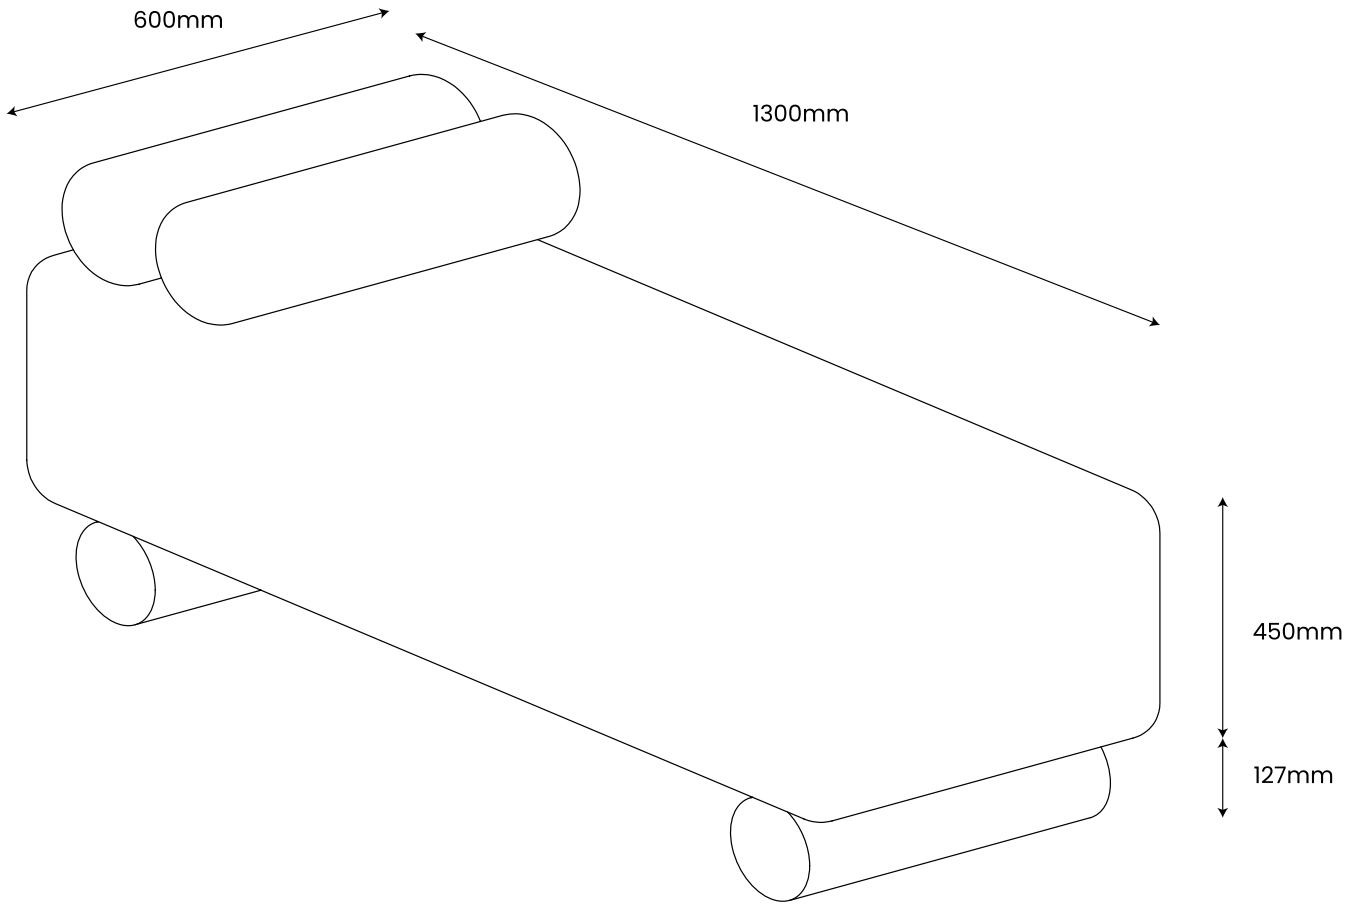

ABOUT
SPACE

MERIDA
BENCH SEAT

PRODUCT ID: 131950 GREY

ABOUTSPACE.NET.AU

FINISH:

GREY
Grey with Brushed Brass

Additional colours available
on request

MATERIAL:

Iron Coated Frame & Legs
100% Polyester Fabric Upholstery

DIMENSIONS:

W: 1300mm
H: 450mm
D: 600mm
Leg Height: 127mm

DISCLAIMER: Product colour may slightly vary due to photographic lighting sources, your monitor settings and other similar factors. For more details, please visit: aboutspace.net.au/pages/terms-conditions