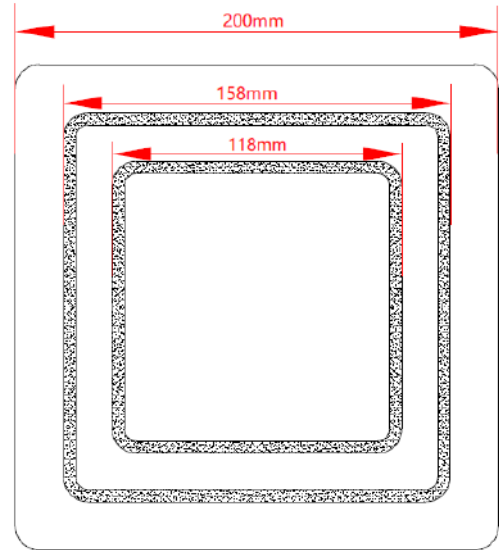

MELZI SQUARE WH

ID: 129882

FINISH	WHITE
MATERIAL	STEEL,ALUMINUM,ACRYLIC
DIMENSIONS	200mm x 158mm x 118mm
LIGHT SOURCE	LED
WATTAGE	12W
CCT	3000K
LUMENS	1260lm
CRI	80
DIMMABLE	TRIAC DIMMABLE
IP RATING	IP20
WARRANTY	2 YEARS

DESCRIPTION

Melzi Wall Adjustable Led White 12W 3K
Dimension: 200mm x 158mm x 118mm Triac Dim

Disclaimer: Product colour may slightly vary due to photographic lighting sources, your monitor settings and other similar factors. For more details, please visit: <https://www.aboutspace.net.au/pages/terms-conditions>