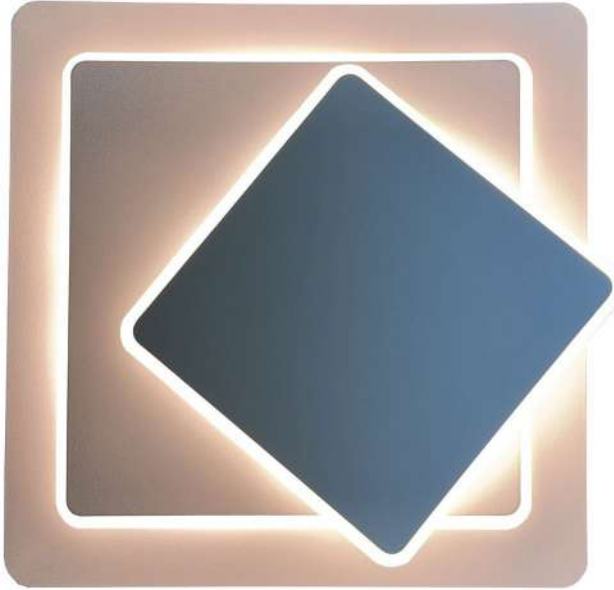

MELZI SQUARE WH

ID: 129882

FINISH	WHITE
MATERIAL	STEEL,ALUMINUM,ACRYLIC
DIMENSIONS	200mm x 158mm x 118mm
LIGHT SOURCE	LED
WATTAGE	12W
CCT	3000K
LUMENS	1260lm
CRI	80
DIMMABLE	TRIAC DIMMABLE
IP RATING	IP20
WARRANTY	2 YEARS

DESCRIPTION

Melzi Wall Adjustable Led White 12W 3K
Dimension: 200mm x 158mm x 118mm Triac Dim

Disclaimer: Product colour may slightly vary due to photographic lighting sources, your monitor settings and other similar factors. For more details, please visit: <https://www.aboutspace.net.au/pages/terms-conditions>