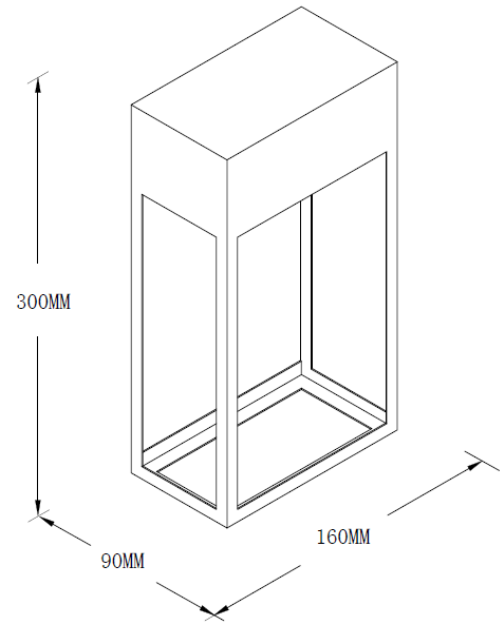

MAURICE

ID: 130971

FINISH	BLACK
MATERIAL	ALUMINUM,STAINLESS STEEL
DIMENSIONS	L: 160mm x H: 300mm x D: 90mm
LIGHT SOURCE	LED
WATTAGE	20W
LUMENS	1545lm
CCT	3000K
CRI	90
DIMMABLE	DIMMABLE
TYPE OF LED DRIVER	20W CONSTANT CURRENT 500mA 27-42VDC
IP RATING	IP65
WARRANTY	3 YEARS

DESCRIPTION

Maurice Wall Lamp in Sand Black Finish 20W
3000K 1545lm CRI90 IP65 D:160mm x 90mm x H:
300mm Dimmable

Disclaimer: Product colour may slightly vary due to photographic lighting sources, your monitor settings and other similar factors. For more details, please visit: <https://www.aboutspace.net.au/pages/terms-conditions>