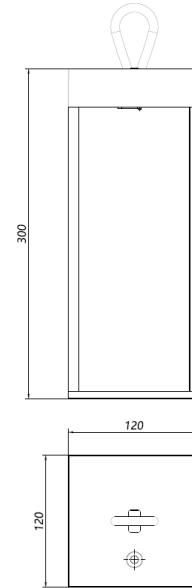

MARTIN

ID: 130945

FINISH	BLACK
MATERIAL	ALUMINUM
DIMENSIONS	L: 120mm x W: 120mm x H: 300mm
LIGHT SOURCE	LED
WATTAGE	4W
LUMENS	220lm
CCT	3000K
CRI	80
DIMMABLE	DIMMABLE
IP RATING	IP54
WARRANTY	3 YEARS
BATTERY	3.7V - 4400mA
OTHER INFORMATION	COMES WITH 1M TYPE-C CHARGING CABLE ONLY

## DESCRIPTION

Martin Outdoor Rechargeable Table Lamp in Sand Black Finish 4W 3000K 220lm CRI80 IP54 D:120mm x 120mm x H: 300mm

**Disclaimer:** Product colour may slightly vary due to photographic lighting sources, your monitor settings and other similar factors. For more details, please visit: <https://www.aboutspace.net.au/pages/terms-conditions>