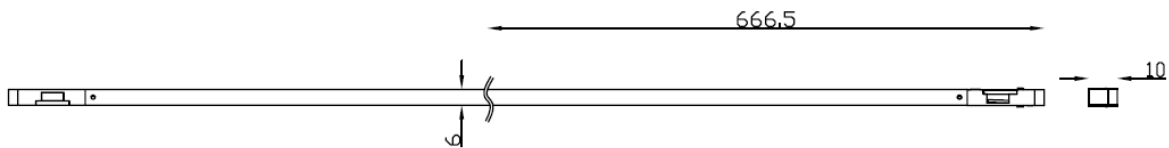

MAGMINI LINEAR 6W 3K

ID: 131104

FINISH	BLACK
MATERIAL	ALUMINUM
DIMENSIONS	L: 666.5mm x W: 6mm x H: 10mm
LIGHT SOURCE	SMD LED
WATTAGE	6W
LUMENS	268lm
CCT	3000K
CRI	90
BEAM ANGLE	60°
DIMMABLE	YES
DIMMING	TRIAC or DALI
IP RATING	IP20
WARRANTY	5 YEARS

DESCRIPTION

Magmini Track Black Linear 6W 3000K 268lm
24V L: 666.5mm x W: 6mm x H: 10mm

Disclaimer: Product colour may slightly vary due to photographic lighting sources, your monitor settings and other similar factors. For more details, please visit: <https://www.aboutspace.net.au/pages/terms-conditions>