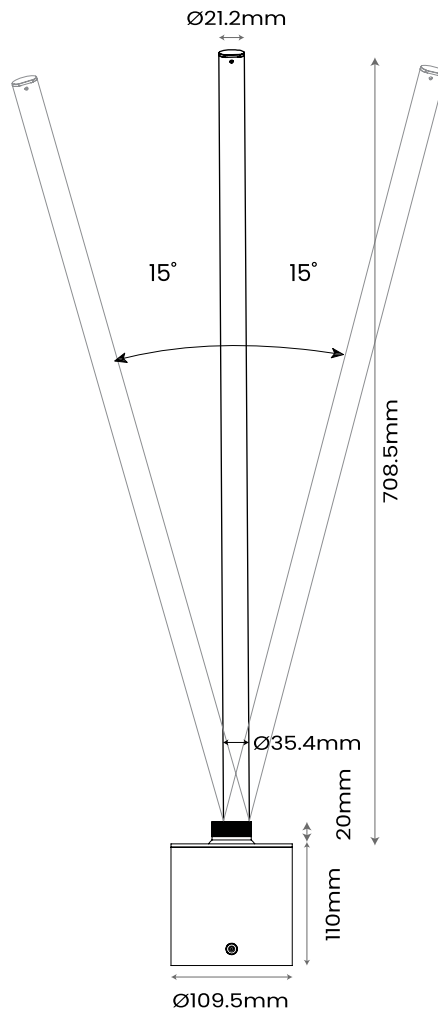

**ABOUT  
SPACE**

**MAGMINI**  
FLOOR LAMP (TILT)

**FINISH:**  
● BLACK

Additional colours  
available on request

**MATERIAL:**  
Aluminium

**DIMENSIONS:**  
Tilt Base Diameter:  $120.5\text{mm}$   
H:  $708.5\text{mm}$

**Base:**  
H:  $110\text{mm}$   
D:  $109\text{mm}$   
Tilt Degree:  $15^\circ$

**Note:** Compatible with  $1\text{mm}$  &  
 $2\text{mm}$  Round Track

DISCLAIMER: Product colour may slightly vary due to photographic lighting sources, your monitor settings and other similar factors. For more details, please visit: [aboutspace.net.au/pages/terms-conditions](https://aboutspace.net.au/pages/terms-conditions)