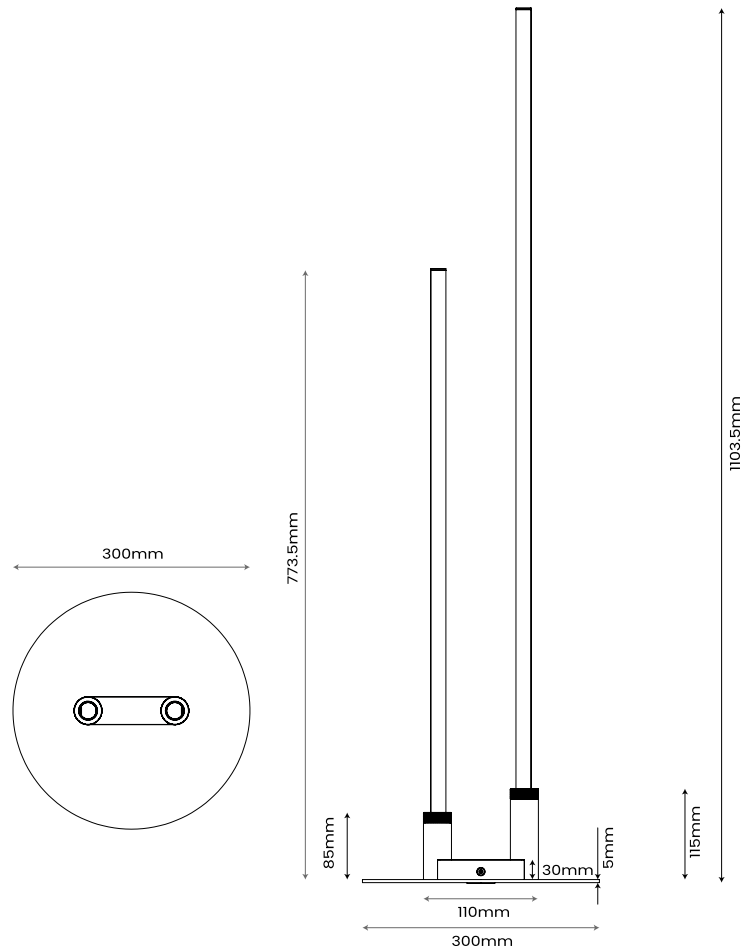

ABOUT
SPACE

MAGMINI
FLOOR LAMP (DUO)

FINISH:

- BLACK

Additional colours
available on request

MATERIAL:

Aluminium

DIMENSIONS:

Base Double Diameter: 300mm
Base H: 2mm

Height:

Left: 1103.5mm
Right: 773.5mm

Note: Compatible with 1mm &
2mm Round Track

DISCLAIMER: Product colour may slightly vary due to photographic lighting sources, your monitor settings and other similar factors. For more details, please visit: aboutspace.net.au/pages/terms-conditions