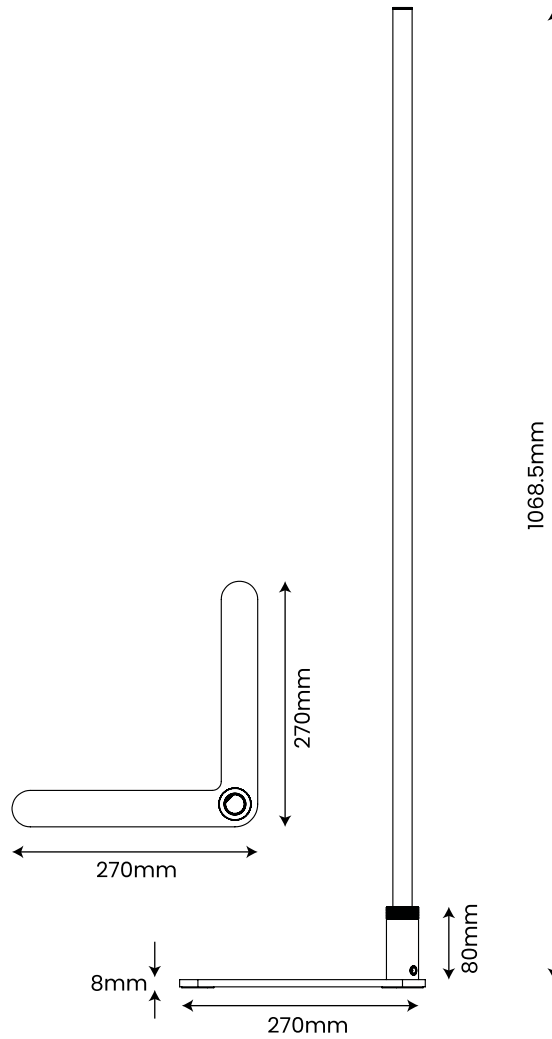

**ABOUT
SPACE**

MAGMINI
FLOOR LAMP (CORNER)

FINISH:
● BLACK

Additional colours
available on request

MATERIAL:
Aluminium

DIMENSIONS:
Base Corner Diameter: 35.4mm
Base H: 80mm
H: 1068.5mm
Base L: 270mm
Base W: 270mm

Note: Compatible with 1mm &
2mm Round Track

DISCLAIMER: Product colour may slightly vary due to photographic lighting sources, your monitor settings and other similar factors. For more details, please visit: aboutspace.net.au/pages/terms-conditions