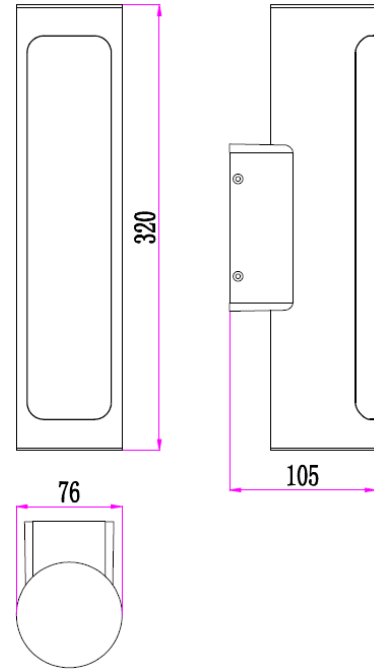

MACK

ID: 131017

FINISH	BLACK
MATERIAL	ALUMINUM,STAINLESS STEEL
DIMENSIONS	L: 76mm x H: 320mm x D: 105mm
LIGHT SOURCE	LED
WATTAGE	13W
LUMENS	1399lm
CCT	3000K
CRI	80
DIMMABLE	DIMMABLE
TYPE OF LED DRIVER	13W CONSTANT CURRENT 300mA 28-40VDC IP65
IP RATING	IP65
WARRANTY	3 YEARS

DESCRIPTION

Mack Black Wall Light Led 13W 3000K 1399Lm
IP65 L: 76mm x H: 320mm x D: 105mm

Disclaimer: Product colour may slightly vary due to photographic lighting sources, your monitor settings and other similar factors. For more details, please visit: <https://www.aboutspace.net.au/pages/terms-conditions>