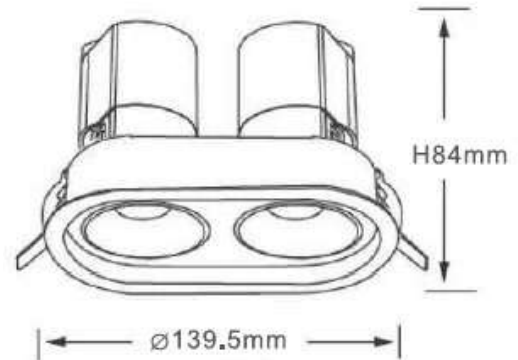

LYKA DUO 14W

ID:129972

FINISH	WHITE
MATERIAL	ALUMINIUM
DIMENSIONS	L: 139.5mm x W: 78.5mm x H: 84.5mm
LIGHT SOURCE	LED
WATTAGE	14W
LUMENS	876lm
CCT	3000K
CRI	90
DIMMABLE	TRIAC DIMMABLE
BEAM ANGLE	38deg
IP RATING	IP20
WARRANTY	3 YEARS
OTHER INFORMATION	CUT-OUT: 126mm x 65mm

DESCRIPTION

Lyka Recessed Downlight Aluminum 2 x 7W 3K
38deg L: 139.5mm x W: 78.5mm x H: 84.5mm
Cut: 126mm x 65mm Triac Dim

Disclaimer: Product colour may slightly vary due to photographic lighting sources, your monitor settings and other similar factors. For more details, please visit: <https://www.aboutspace.net.au/pages/terms-conditions>