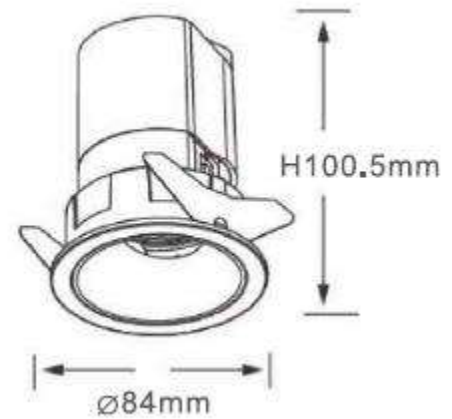

LYKA 12W

ID:129973

| | |
|-------------------|-------------------------|
| FINISH | WHITE |
| MATERIAL | ALUMINIUM |
| DIMENSIONS | DIAM: 84mm x H: 100.5mm |
| LIGHT SOURCE | LED |
| WATTAGE | 12W |
| LUMENS | 790lm |
| CCT | 3000K |
| CRI | 90 |
| DIMMABLE | TRIAC DIMMABLE |
| BEAM ANGLE | 38deg |
| IP RATING | IP20 |
| WARRANTY | 3 YEARS |
| OTHER INFORMATION | CUT-OUT: 75mm |

DESCRIPTION

Lyka Recessed Downlight Aluminum 12W 3000K
38deg Diam: 84mm x H:100.5mm Cut-
out:75mm Triac Dim

Disclaimer: Product colour may slightly vary due to photographic lighting sources, your monitor settings and other similar factors. For more details, please visit: <https://www.aboutspace.net.au/pages/terms-conditions>