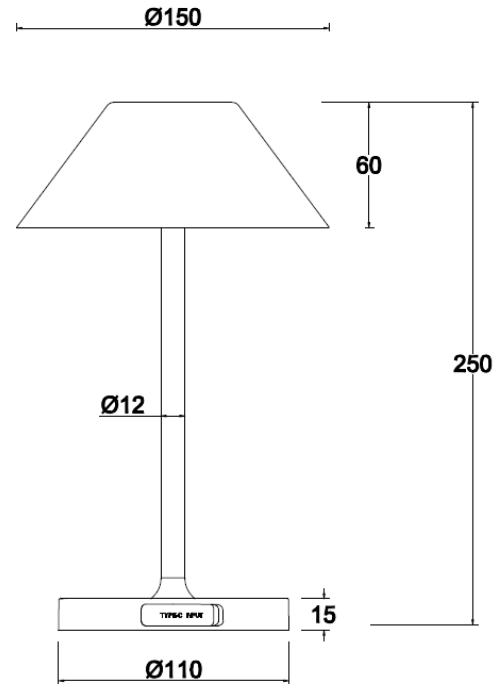

LYGON TL WH

ID: 130678

FINISH	CORTEN,WHITE
MATERIAL	STEEL,GLASS
DIMENSIONS	DIAM: 150mm x H: 250mm
LIGHT SOURCE	LED
WATTAGE	2W
LUMENS	240lm
CCT	3000K
DIMMABLE	TOUCH DIMMABLE
IP RATING	IP54
WARRANTY	TBA

DESCRIPTION

Lygon Table Lamp White Rechargeable 2W
3000K 240lm IP54 D:150mm x H:280mm

Disclaimer: Product colour may slightly vary due to photographic lighting sources, your monitor settings and other similar factors. For more details, please visit: <https://www.aboutspace.net.au/pages/terms-conditions>