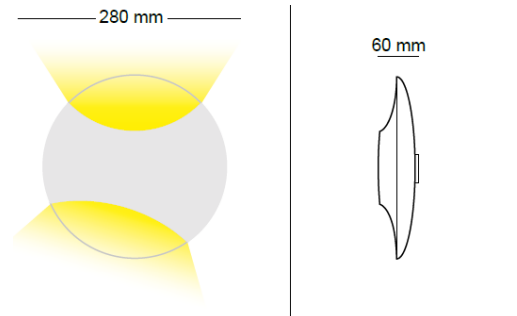

LUNATICA 2 WAY

ID: 131514

FINISH	WHITE/BLACK
MATERIAL	STEEL
DIMENSIONS	DIAM: 280mm X D: 60mm
LIGHT SOURCE	LED
WATTAGE	2 x 12W
CCT	3000K
LUMENS	2000lm
DIMMABLE	YES
IP RATING	IP20
WARRANTY	2 YEARS

DESCRIPTION

Lunatica 2 Way Black Led 2x12W 4000lm 3000K
Diam: 280mm D:60mm

Disclaimer: Product colour may slightly vary due to photographic lighting sources, your monitor settings and other similar factors. For more details, please visit: <https://www.aboutspace.net.au/pages/terms-conditions>