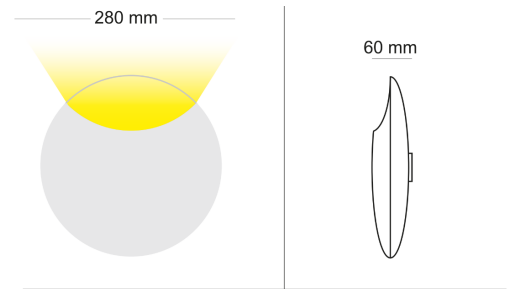

LUNATICA 1 WAY

ID:

Standard colours

FINISH	WHITE/BLACK
MATERIAL	STEEL
DIMENSIONS	DIAM: 280mm X D: 60mm
LIGHT SOURCE	LED
WATTAGE	12W
CCT	3000K
LUMENS	2000lm
DIMMABLE	YES
IP RATING	IP20
WARRANTY	2 YEARS

DESCRIPTION

Lunatica 1 Way Black Led 12W 2000lm 3000K
Diam: 280mm x D: 60mm

Disclaimer: Product colour may slightly vary due to photographic lighting sources, your monitor settings and other similar factors. For more details, please visit: <https://www.aboutspace.net.au/pages/terms-conditions>