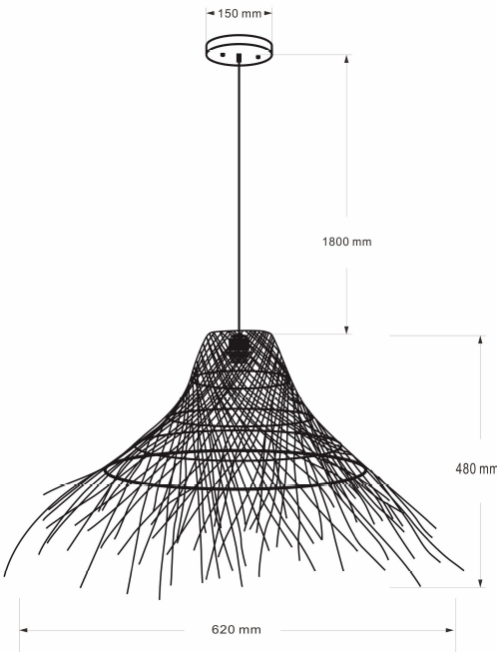

**LUFFY 70 NAT** **ID: 130826**

FINISH	NATURAL
MATERIAL	RATTAN
DIMENSIONS	DIAM: 620mm x H: 480mm DROP: 2430mm
LIGHT SOURCE	E27(NOT INCLUDED)
IP RATING	IP20
WARRANTY	1 YEAR

**DESCRIPTION**

Luffy Pendant Lamp in Natural Rattan Shade  
E27 Diam: 620mm x H: 480mm