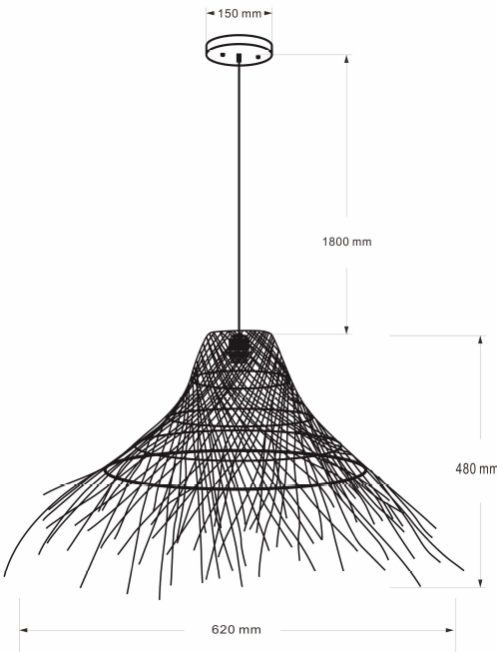

LUFFY 70 BLK **ID: 130827**

FINISH	BLACK
MATERIAL	RATTAN
DIMENSIONS	DIAM: 620mm x H: 480mm DROP: 2430mm
LIGHT SOURCE	E27(NOT INCLUDED)
IP RATING	IP20
WARRANTY	1 YEAR

DESCRIPTION

Luffy Pendant Lamp in Black Rattan Shade E27
Diam: 620mm x H: 480mm