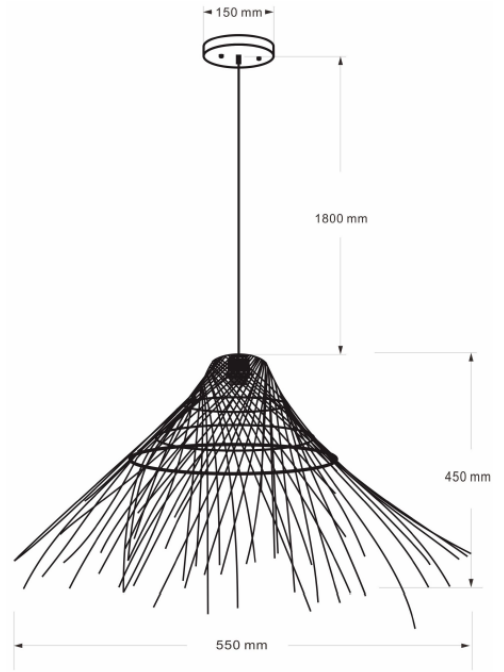

**LUFFY 50 NAT** **ID: 130824**

FINISH	NATURAL
MATERIAL	RATTAN
DIMENSIONS	DIAM: 500mm x H: 350mm DROP: 2400mm
LIGHT SOURCE	E27(NOT INCLUDED)
IP RATING	IP20
WARRANTY	1 YEAR

**DESCRIPTION**

Luffy Pendant Lamp in Natural Rattan Shade  
E27 Diam: 500mm x H: 350mm