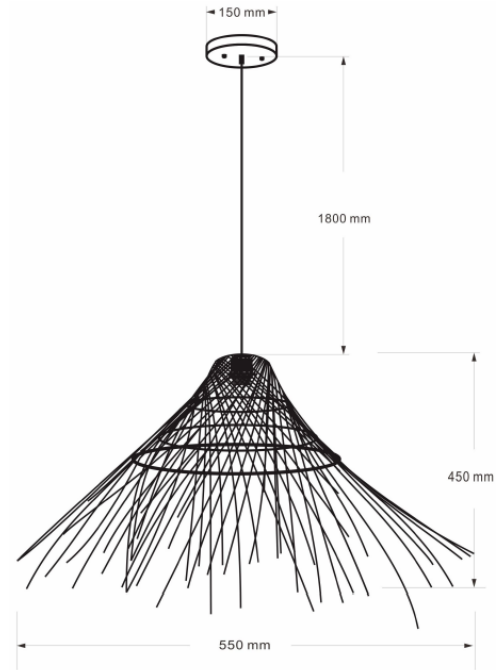

LUFFY 50 BLK

ID: 130825

FINISH	BLACK
MATERIAL	RATTAN
DIMENSIONS	DIAM: 500mm x H: 350mm DROP: 2400mm
LIGHT SOURCE	E27(NOT INCLUDED)
IP RATING	IP20
WARRANTY	1 YEAR

## DESCRIPTION

Luffy Pendant Lamp in Black Rattan Shade E27  
Diam: 500mm x H: 350mm

**Disclaimer:** Product colour may slightly vary due to photographic lighting sources, your monitor settings and other similar factors. For more details, please visit: <https://www.aboutspace.net.au/pages/terms-conditions>