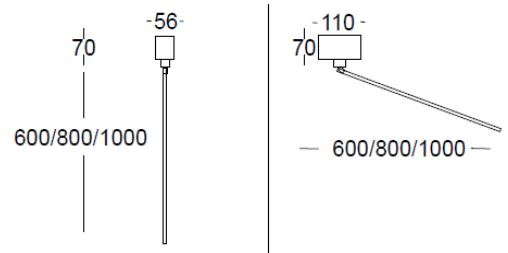

LUCILLA CEILING WALL

ID: 130715

FINISH	BLACK
MATERIAL	STEEL
DIMENSIONS	DIAM: 20mm x L: 800mm
LIGHT SOURCE	LED
WATTAGE	15.2W
LUMENS	1600lm
CCT	3000K
IP RATING	IP20
WARRANTY	TBC
OTHER INFORMATION	CANOPY SIZE: L:110mm x D: 70mm x W:56mm BLACK FINISH

DESCRIPTION

Lucilla Matt Black Ceiling/Wall 15.2W 1600lm 3000K
Diam: 20mm x 800mm Canopy Size: L:110mm x D:
70mm x W:56mm

Disclaimer: Product colour may slightly vary due to photographic lighting sources, your monitor settings and other similar factors. For more details, please visit: <https://www.aboutspace.net.au/pages/terms-conditions>