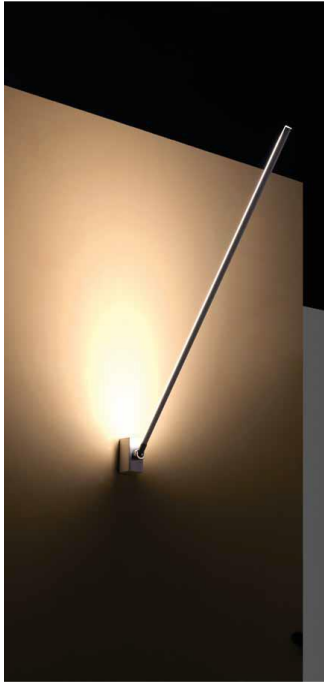

LUCILLA CEILING WALL

ID: 130715

FINISH	BLACK
MATERIAL	STEEL
DIMENSIONS	DIAM: 20mm x L: 800mm
LIGHT SOURCE	LED
WATTAGE	15.2W
LUMENS	1600lm
CCT	3000K
IP RATING	IP20
WARRANTY	TBC
OTHER INFORMATION	CANOPY SIZE: L:110mm x D: 70mm x W:56mm BLACK FINISH

DESCRIPTION

Lucilla Matt Black Ceiling/Wall 15.2W 1600lm 3000K
Diam: 20mm x 800mm Canopy Size: L:110mm x D:
70mm x W:56mm

Disclaimer: Product colour may slightly vary due to photographic lighting sources, your monitor settings and other similar factors. For more details, please visit: <https://www.aboutspace.net.au/pages/terms-conditions>