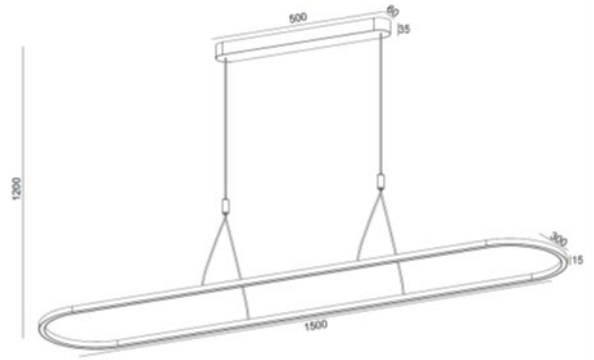

LOVA 1500 WH

ID: 129175

FINISH	WHITE
MATERIAL	ALUMINUM, PMMA
DIMENSIONS	L: 1500mm x W: 300mm x H: 15mm DROP: 1200mm
LIGHT SOURCE	LED
WATTAGE	84W
LUMENS	6720lm
CCT	3000K
CRI	90
DIMMABLE	DIMMABLE
LED DRIVER TYPE	84W CONSTANT CURRENT 1.5A 48V
IP RATING	IP20
WARRANTY	5 YEARS
OTHER INFORMATION	CANOPY DIM: L: 500mm x W: 60mm H: 35mm WHITE FINISHED

DESCRIPTION

LOVA Dotless LED Pendant Lamp Ultra Slim Oval Profile Design in White Finish for Indoor Use.