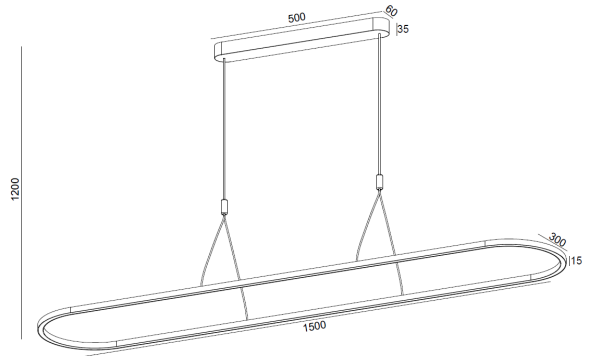

LOVA 1500 BR

ID: 129176

FINISH	BRASS
MATERIAL	ALUMINUM, PMMA
DIMENSIONS	L: 1500mm x W: 300mm x H: 15mm DROP 1200MM
LIGHT SOURCE	LED
WATTAGE	84W
LUMENS	6720lm
CCT	3000K
CRI	90
DIMMABLE	DIMMABLE
LED DRIVER TYPE	84W CONSTANT CURRENT 1.5A 48V
IP RATING	IP20
WARRANTY	5 YEARS
OTHER INFORMATION	CANOPY DIM: L: 500mm x W: 60mm H: 35mm BRASS FINISHED

DESCRIPTION

LOVA Dotless LED Pendant Lamp Ultra Slim Oval Profile Design in Brass Finish for Indoor Use.