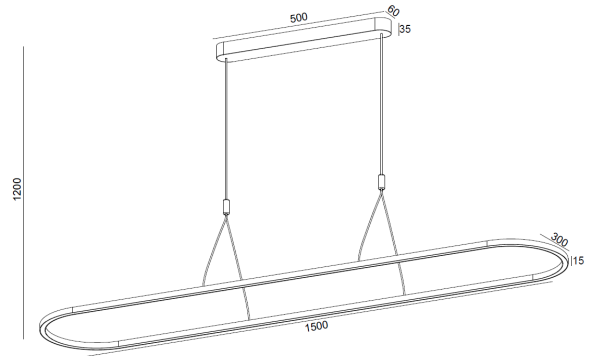

LOVA 1500 BR-CF

ID: 129177

FINISH	BRUSHED COFFEE
MATERIAL	ALUMINUM, PMMA
DIMENSIONS	L: 1500mm x W: 300mm x H: 15mm DROP: 1200mm
LIGHT SOURCE	LED
WATTAGE	84W
LUMENS	6720lm
CCT	3000K
CRI	90
DIMMABLE	DIMMABLE
LED DRIVER TYPE	84W CONSTANT CURRENT 1.5A 48V
IP RATING	IP20
WARRANTY	5 YEARS
OTHER INFORMATION	CANOPY DIM: L: 500mm x W: 60mm H: 35mm BRUSHED COFFEE FINISHED

## DESCRIPTION

LOVA Dotless LED Pendant Lamp Ultra Slim Oval Profile Design in Brushed Coffee Finish for Indoor Use.