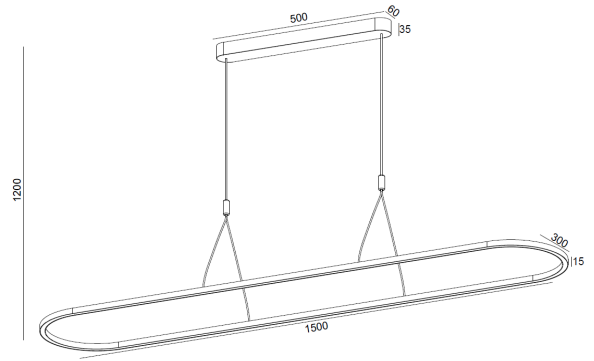

LOVA 1500 BK

ID: 129174

FINISH	BLACK
MATERIAL	ALUMINUM, PMMA
DIMENSIONS	L: 1500mm x W: 300mm x H: 15mm DROP: 1200mm
LIGHT SOURCE	LED
WATTAGE	84W
LUMENS	6720lm
CCT	3000K
CRI	90
DIMMABLE	DIMMABLE
LED DRIVER TYPE	84W CONSTANT CURRENT 1.5A 48V
IP RATING	IP20
WARRANTY	5 YEARS
OTHER INFORMATION	CANOPY DIM: L: 500mm x W: 60mm H: 35mm BLACK FINISHED

## DESCRIPTION

LOVA Dotless LED Pendant Lamp Ultra Slim Oval Profile Design in Black Finish for Indoor Use.