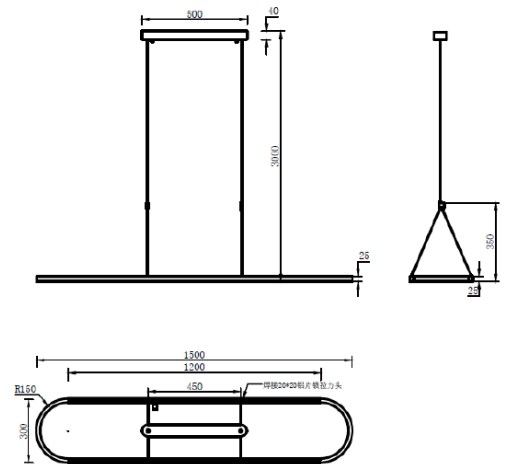

LOVA 1500 WH V2

ID: 130929

FINISH	WHITE
MATERIAL	ALUMINUM, PMMA
DIMENSIONS	L: 1500mm x W: 300mm x H: 25mm DROP: 3000mm
LIGHT SOURCE	LED
WATTAGE	60W
LUMENS	4500lm
CCT	3000K
CRI	90
DIMMABLE	DIMMABLE
LED DRIVER TYPE	75W CONSTANT VOLTAGE 24VDC 3.12A MAX
IP RATING	IP20
WARRANTY	5 YEARS
OTHER INFORMATION	CANOPY DIM: L: 500mm x W: 60mm H: 40mm WHITE FINISHED

DESCRIPTION

Lova 1500 Slim Pendant White Finish 60W 3000K Dim
L: 1500mm x H: 25mm x W: 300mm Drop: Min.
450mm Max. 3000mm

Disclaimer: Product colour may slightly vary due to photographic lighting sources, your monitor settings and other similar factors. For more details, please visit: <https://www.aboutspace.net.au/pages/terms-conditions>