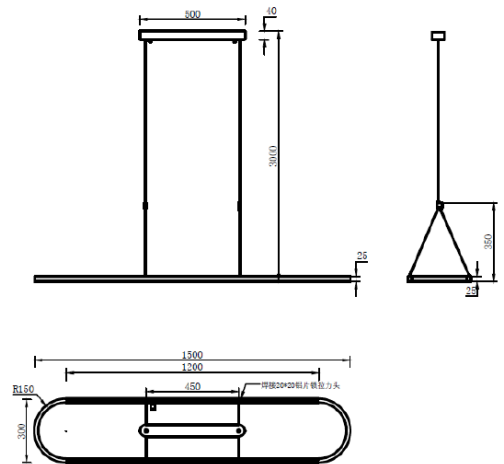

LOVA 1500 BK V2

ID: 130928

FINISH	BLACK
MATERIAL	ALUMINUM, PMMA
DIMENSIONS	L: 1500mm x W: 300mm x H: 25mm DROP: 3000mm
LIGHT SOURCE	LED
WATTAGE	60W
LUMENS	4500lm
CCT	3000K
CRI	90
DIMMABLE	DIMMABLE
LED DRIVER TYPE	75W CONSTANT VOLTAGE 24VDC 3.12A MAX
IP RATING	IP20
WARRANTY	5 YEARS
OTHER INFORMATION	CANOPY DIM: L: 500mm x W: 60mm H: 40mm BLACK FINISHED

DESCRIPTION

Lova 1500 Slim Pendant Black Finish 60W 3000K Dim
L: 1500mm x H: 25mm x W: 300mm Drop:
Min. 450mm Max. 3000mm

Disclaimer: Product colour may slightly vary due to photographic lighting sources, your monitor settings and other similar factors. For more details, please visit: <https://www.aboutspace.net.au/pages/terms-conditions>