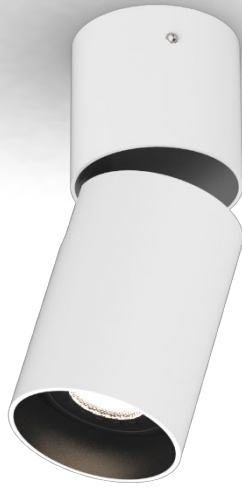

LEON CEILING SPLIT ADJ WH

ID: 129787

FINISH	WHITE
MATERIAL	ALUMINUM
DIMENSIONS	DIAM: 68.5mm x H: 64mm + 100mm
LIGHT SOURCE	1 x GU10 (Bulb Not Included)
WARRANTY	1 YEAR

## DESCRIPTION

Leon Ceiling Adjustable Surface White, GU10  
Diam:68.5mm H:64mm +100mm

**Disclaimer:** Product colour may slightly vary due to photographic lighting sources, your monitor settings and other similar factors. For more details, please visit: <https://www.aboutspace.net.au/pages/terms-conditions>