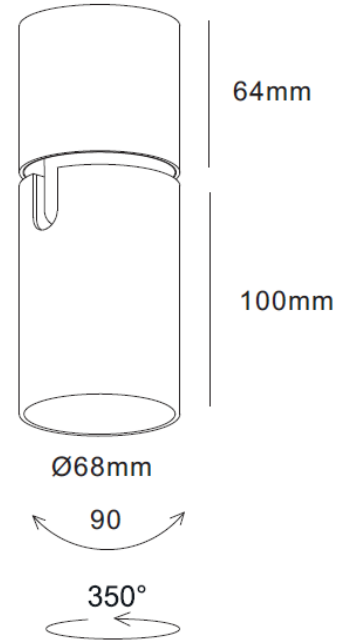

LEON CEILING SPLIT ADJ WH

ID: 129787

FINISH	WHITE
MATERIAL	ALUMINUM
DIMENSIONS	DIAM: 68.5mm x H: 64mm + 100mm
LIGHT SOURCE	1 x GU10 (Bulb Not Included)
WARRANTY	1 YEAR

## DESCRIPTION

Leon Ceiling Adjustable Surface White, GU10  
Diam:68.5mm H:64mm +100mm

**Disclaimer:** Product colour may slightly vary due to photographic lighting sources, your monitor settings and other similar factors. For more details, please visit: <https://www.aboutspace.net.au/pages/terms-conditions>