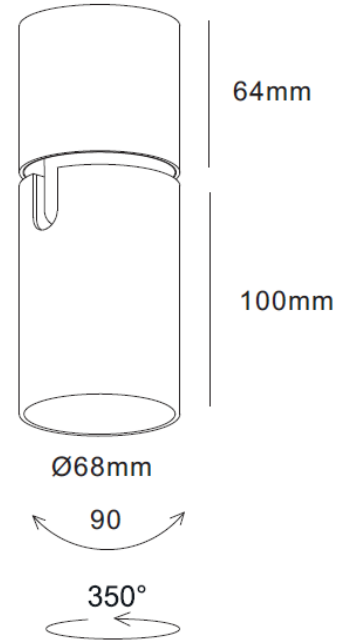

LEON CEILING SPLIT ADJ BK

ID: 129788

FINISH	BLACK
MATERIAL	ALUMINUM
DIMENSIONS	DIAM: 68.5mm x H: 64mm + 100mm
LIGHT SOURCE	1 x GU10 (Bulb Not Included)
WARRANTY	1 YEAR

DESCRIPTION

Leon Ceiling Adjustable Surface Black, GU10
Diam:68.5mm H:64mm +100mm