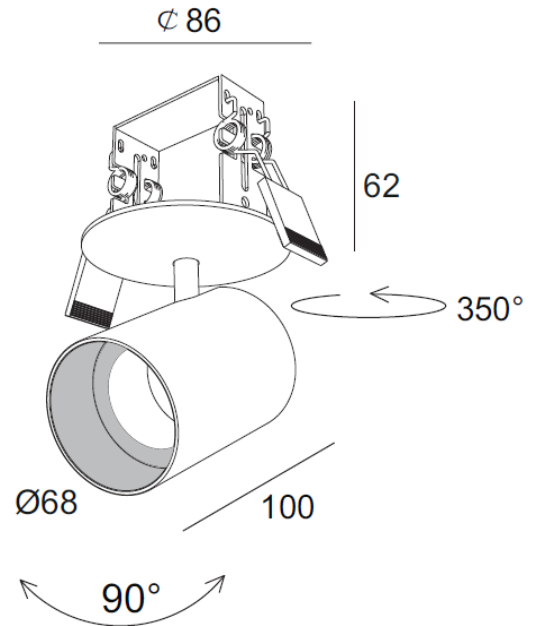

LEON CEILING RECESSED BK

ID: 129789

FINISH	BLACK
MATERIAL	ALUMINUM
DIMENSIONS	DIAM: 68.5mm x H: 100mm
LIGHT SOURCE	1 x GU10 (Bulb Not Included)
WARRANTY	1 YEAR

DESCRIPTION

Leon Ceiling Adjustable Recessed Black,
GU10 Diam: 68.5mm x H:100mm