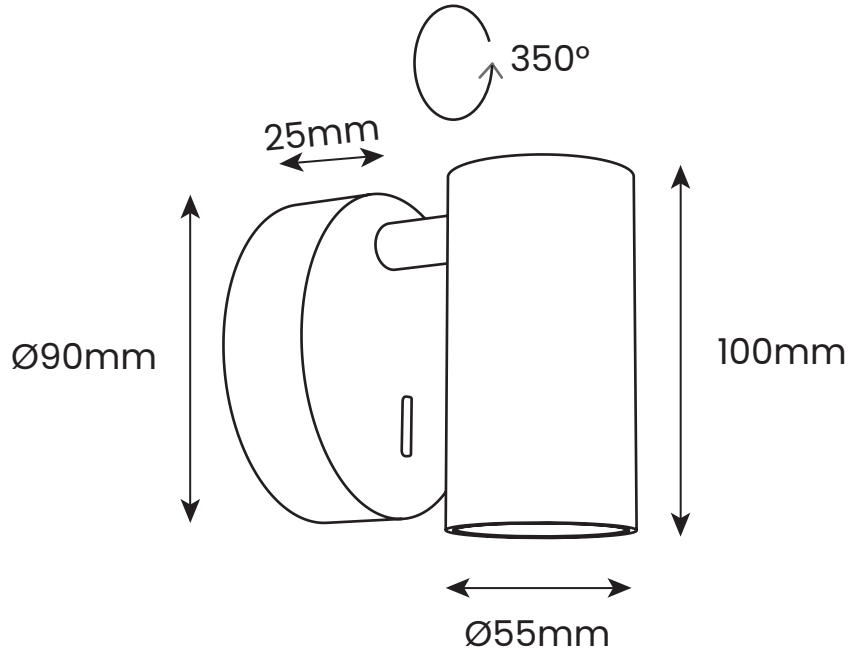

**ABOUT  
SPACE**

**LEON ROUND**  
WALL LIGHT

**FINISH:**

- White
- Black

**MATERIAL:**

Aluminium

**DIMENSIONS:**

H: 100mm  
Diameter: ø55mm

Ceiling Plate  
D: 25mm  
Diameter: ø90mm

**LIGHT SOURCE:** GU10

**WATTAGE:** Max 50W

**WARRANTY:** 3 YEARS

**WEIGHT:** 0.35kgs

DISCLAIMER: Product colour may slightly vary due to photographic lighting sources, your monitor settings and other similar factors  
For more details, please visit: [aboutspace.net.au/pages/terms-conditions](https://aboutspace.net.au/pages/terms-conditions)