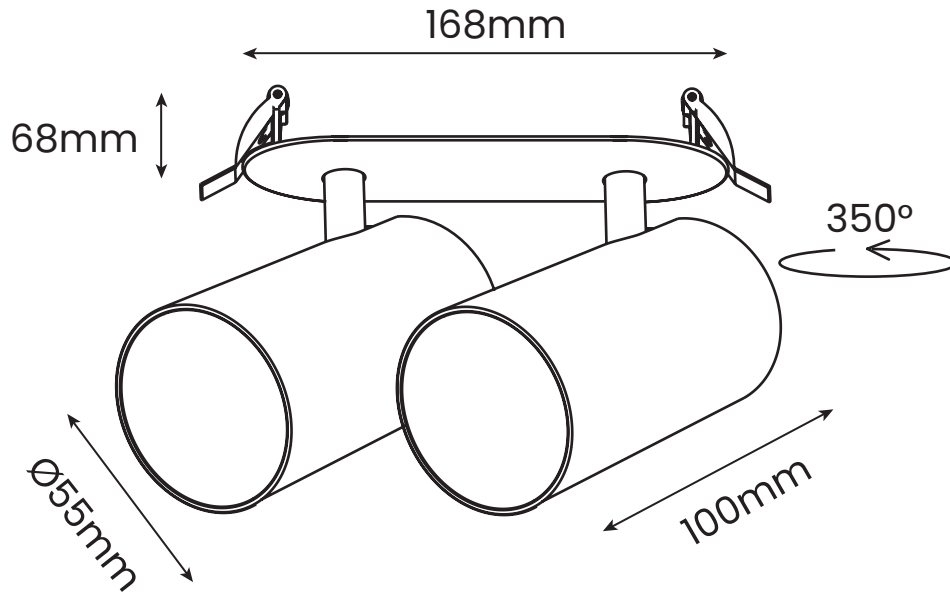

# **LEON DOUBLE RECESSED**

CEILING LIGHT

**FINISH:**

○ White

**MATERIAL:**

Aluminium

**DIMENSIONS:**

D: 100mm  
Diameter: Ø55mm

Ceiling Plate

H: 68mm

W: 168mm

**LIGHT SOURCE:** GU10

**WATTAGE:** Max 50W

**WARRANTY:** 3 YEARS

**IP RATING:** IP20

**WEIGHT:** 0.55kgs