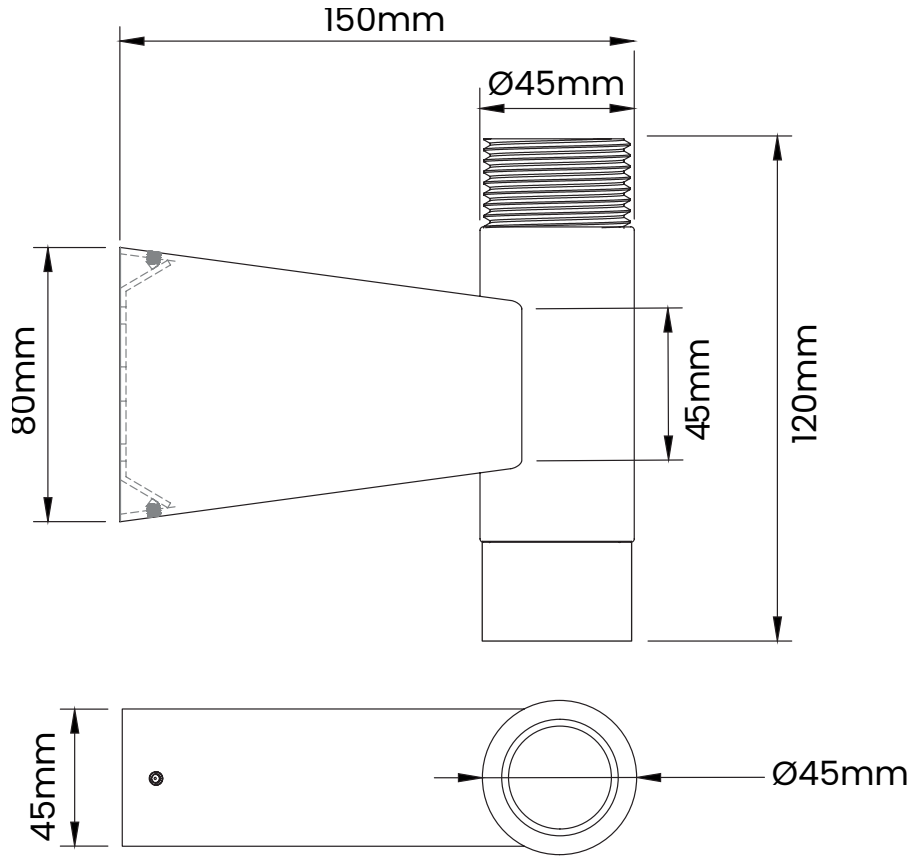

**ABOUT  
SPACE**

**KOBO UP**  
WALL LIGHT

PRODUCT ID: 132106, 133695 (WH) | 132105, 133696 (BK)

[ABOUTSPACE.NET.AU](http://ABOUTSPACE.NET.AU)

**FINISH:**

- Black
- White

**MATERIAL:**

Aluminum

**DIMENSIONS:**

D: 150mm

H: 120mm

W: 45mm

Wall Plate

H: 80mm

W: 45mm

**LIGHT SOURCE:** 1 x E27

**DIMMABLE:** Yes - Globe  
Dependant

**IP RATING:** IP20

**WARRANTY:** 1 Years

DISCLAIMER: Product colour may slightly vary due to photographic lighting sources, your monitor settings and other similar factors. For more details, please visit: [aboutspace.net.au/pages/terms-conditions](https://aboutspace.net.au/pages/terms-conditions)