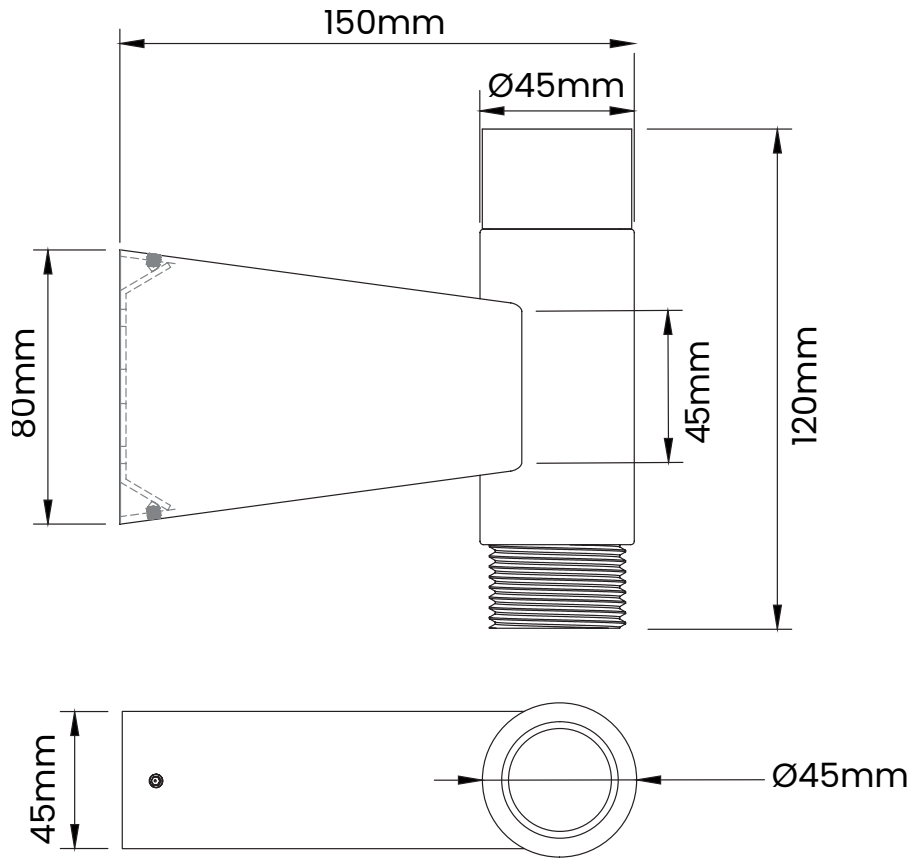

**ABOUT
SPACE**

KOBO DOWN
WALL LIGHT

FINISH:

- Black
- White

MATERIAL:

Aluminum

DIMENSIONS:

D: 150mm

H: 120mm

W: 45mm

Wall Plate

H: 80mm

W: 45mm

LIGHT SOURCE: 1 x E27

DIMMABLE: Yes - Globe
Dependant

IP RATING: IP20