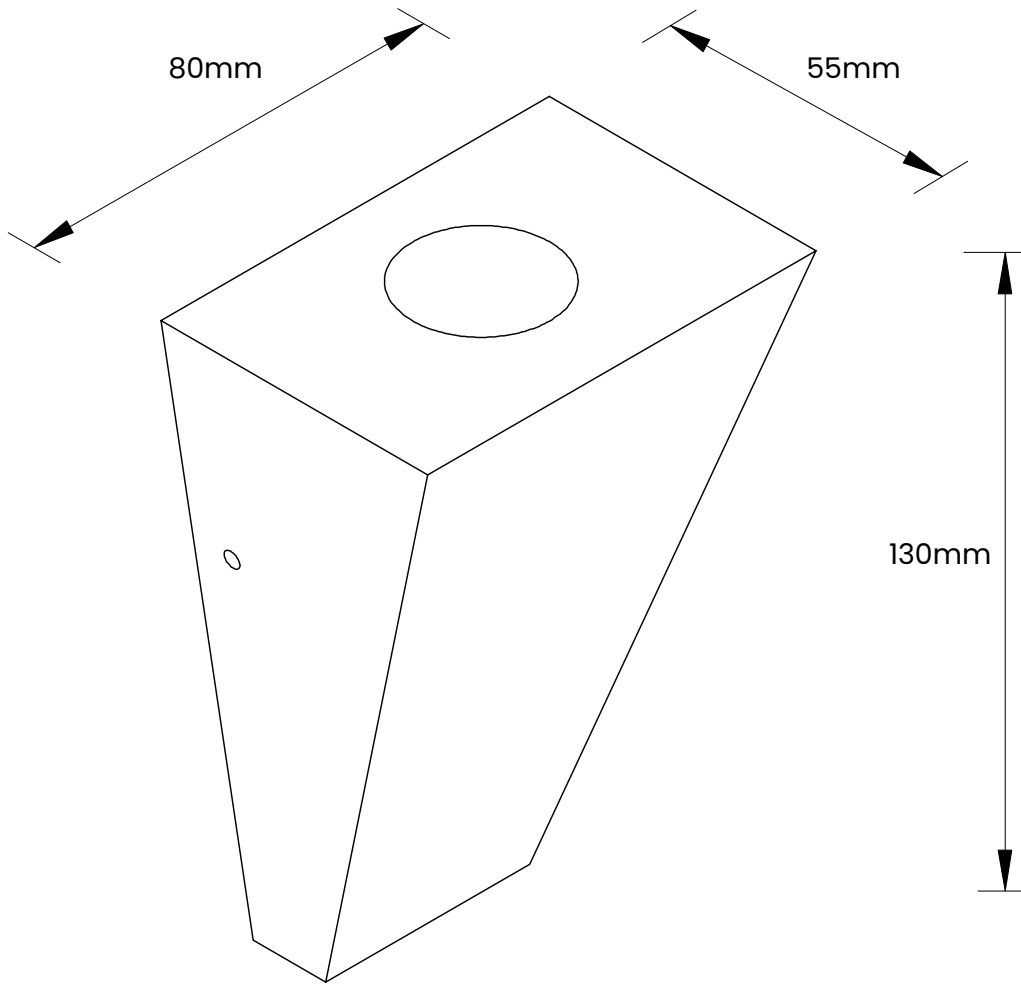

ABOUT SPACE

lighting

KOA
WALL LIGHT

FINISH:

- BLACK
- CORTEN

MATERIAL:

Aluminium

DIMENSIONS:

L: 80mm
H: 130mm
D: 55mm

WATTAGE: 3W

LIGHT SOURCE: COB LED

LUMENS: 226lm

LUMENS: 3000K

CRI: 80

IP RATING: IP54

WARRANTY: 3 Years