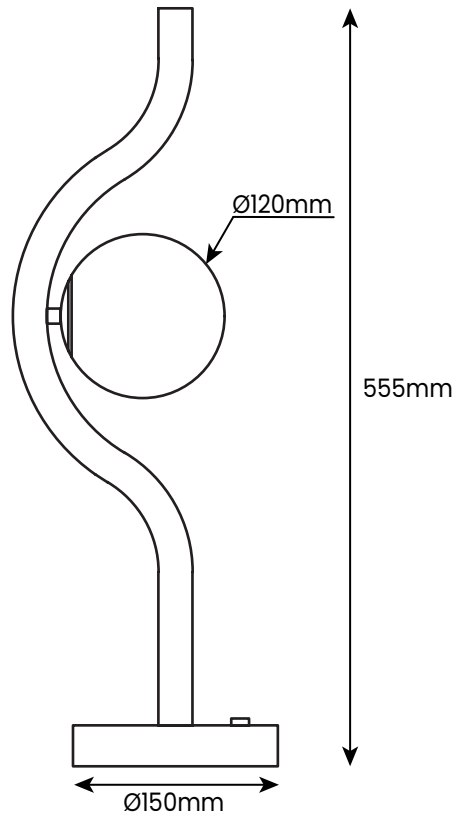

**ABOUT
SPACE**

KELP
TABLE LAMP

PRODUCT ID: 133166

ABOUTSPACE.NET.AU

FINISH:

● Black with Yosh Glass

MATERIAL:

Steel & Glass

DIMENSIONS:

H: 555mm
Base Diameter: ø150mm

Yosh Glass
Diameter: ø120mm

LIGHT SOURCE: LED

CRI: 90

CCT: 3000K

WATTAGE: 3W

LUMENS: 270lms