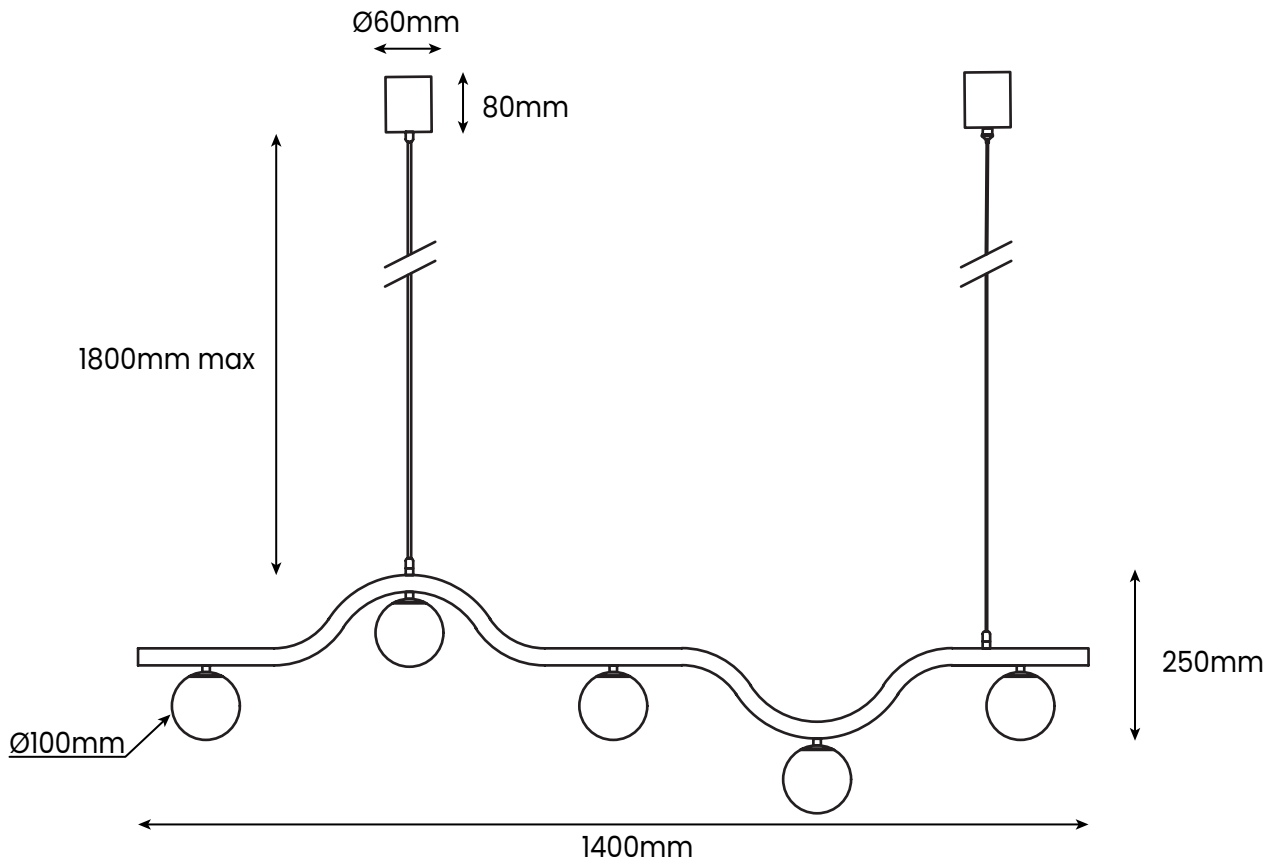

ABOUT
SPACE

KELP
LED LINEAR PENDANT

FINISH:

● Black

MATERIAL:

Steel & Glass

DIMENSIONS:

W: 1400mm

H: 250mm

Drop: 1800mm max

Ceiling Plate

H: 80mm

Diameter: ø60mm

Glass - Yosh 100

Diameter: ø100mm

LIGHT SOURCE: LED

CRI: 90

KELVIN: 3000K

WATTAGE: 5 x 3W

LUMENS: 1350lms

DIMMABLE: NO

WARRANTY: 3 YEARS

DISCLAIMER: Product colour may slightly vary due to photographic lighting sources, your monitor settings and other similar factors
For more details, please visit: aboutspace.net.au/pages/terms-conditions