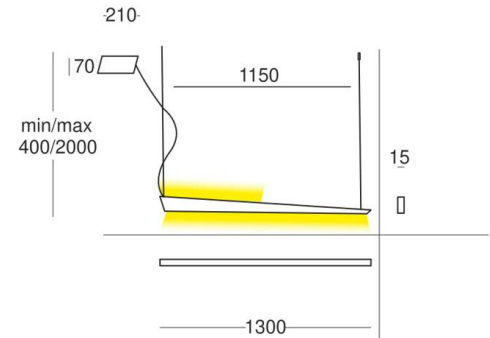

KATANA

ID: 130719

| | |
|--------------|--------------------------------|
| FINISH | BLACK |
| MATERIAL | ALUMINUM,METHACRYLATE |
| DIMENSIONS | L: 1300mm x W: 15mm DROP: 2000 |
| LIGHT SOURCE | LED |
| WATTAGE | 4x7W+2x7W |
| LUMENS | 6000lm |
| CCT | 3000K |
| DIMMABLE | DIMMABLE |
| DRIVER | TRIAC DRIVER |
| IP RATING | IP20 |
| WARRANTY | 2 YEARS |

DESCRIPTION

Katana Sospensione Black Led 4x7W + 2x7W
3000K L: 1300mm x H: 150mm Base Diam :
70mm x 45mm