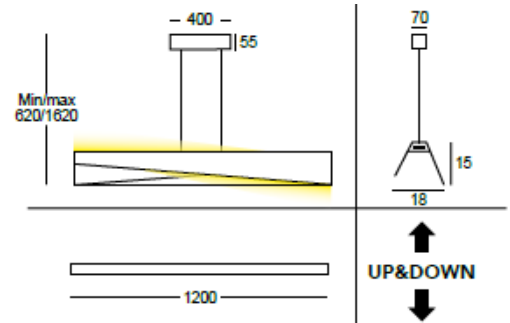

KAMI UP DOWN WH

ID:

FINISH	WHITE
MATERIAL	ALUMINUM, METHACRYLATE
DIMENSIONS	L: 1200mm x H: 150mm x W: 180mm DROP: 1470
LIGHT SOURCE	LED
WATTAGE	64W
LUMENS	7160lm
CCT	3000K
DIMMING	PHASE-CUT DIMMING WITH PROXIMITY DIMMING SWITCH
IP RATING	IP20
WARRANTY	2 YEARS
OTHER INFORMATION	CANOPY L: 400mm x W: 70mm x H: 55mm

DESCRIPTION

Kami Up Down White 64W 7160lm 3000K IP20
L:1200mm H:150mm W:180mm Canopy L:
400mm x H:55mm x W:70mm Drop:1620mm

Disclaimer: Product colour may slightly vary due to photographic lighting sources, your monitor settings and other similar factors. For more details, please visit: <https://www.aboutspace.net.au/pages/terms-conditions>