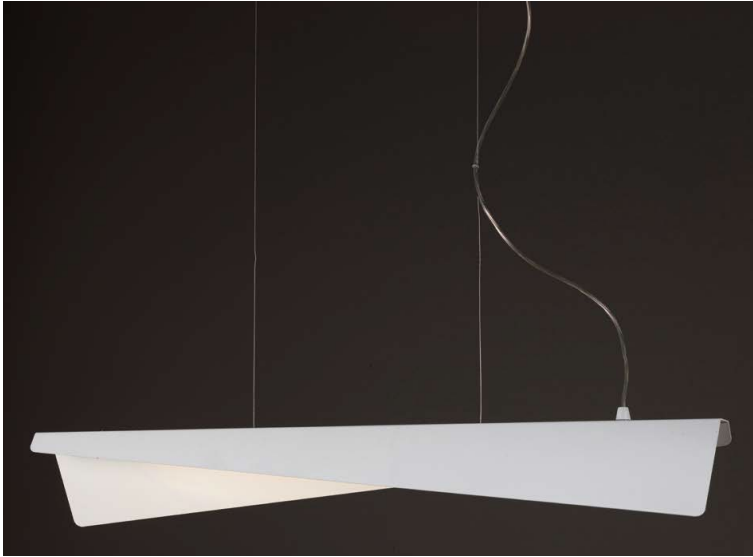

KAMI 900

ID: 131516

FINISH	WHITE
MATERIAL	ALUMINUM,METALACRYLATE
DIMENSIONS	L: 900mm x H: 140mm x W: 150mm DROP: 1440
LIGHT SOURCE	LED
WATTAGE	2 x 15W
LUMENS	4000lm
CCT	3000K
DIMMING	PHASE-CUT DIMMING
IP RATING	IP20
WARRANTY	2 YEARS

DESCRIPTION

Kami White 2 x 15W 4000lm 3000K IP20
L:900mm H:140mm W:150mm Drop:1440mm

Disclaimer: Product colour may slightly vary due to photographic lighting sources, your monitor settings and other similar factors. For more details, please visit: <https://www.aboutspace.net.au/pages/terms-conditions>