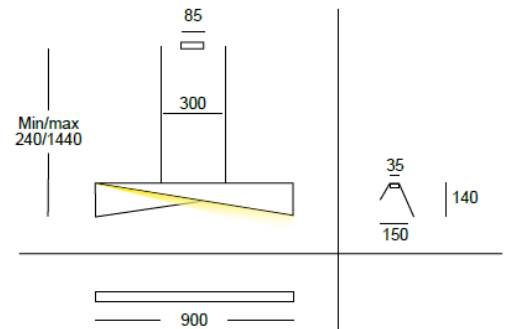

KAMI 900

ID: 131516

FINISH	WHITE
MATERIAL	ALUMINUM,METALACRYLATE
DIMENSIONS	L: 900mm x H: 140mm x W: 150mm DROP: 1440
LIGHT SOURCE	LED
WATTAGE	2 x 15W
LUMENS	4000lm
CCT	3000K
DIMMING	PHASE-CUT DIMMING
IP RATING	IP20
WARRANTY	2 YEARS

DESCRIPTION

Kami White 2 x 15W 4000lm 3000K IP20
L:900mm H:140mm W:150mm Drop:1440mm

Disclaimer: Product colour may slightly vary due to photographic lighting sources, your monitor settings and other similar factors. For more details, please visit: <https://www.aboutspace.net.au/pages/terms-conditions>