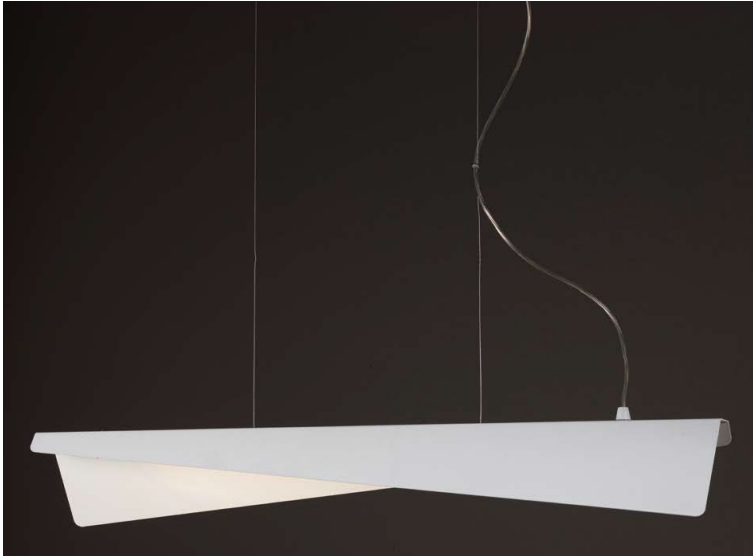

KAMI 1200

ID: 131517

FINISH	WHITE
MATERIAL	ALUMINUM,METHACRYLATE
DIMENSIONS	L: 1200mm x H: 170mm x W: 180mm DROP: 1470
LIGHT SOURCE	LED
WATTAGE	3 x 15W
LUMENS	6000lm
CCT	3000K
DIMMING	PHASE-CUT DIMMING
IP RATING	IP20
WARRANTY	2 YEARS

## DESCRIPTION

Kami White 3 x 15W 6000lm 3000K IP20  
L:1200mm H:170mm W:180mm Drop:1470mm

**Disclaimer:** Product colour may slightly vary due to photographic lighting sources, your monitor settings and other similar factors. For more details, please visit: <https://www.aboutspace.net.au/pages/terms-conditions>