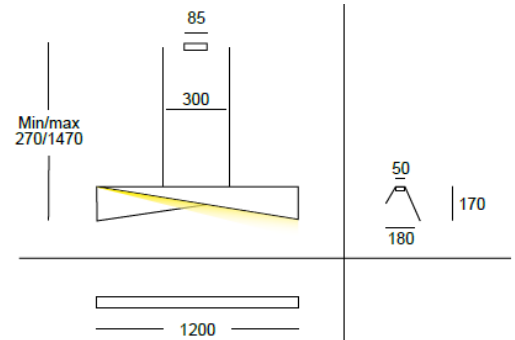

KAMI 1200

ID: 131517

FINISH	WHITE
MATERIAL	ALUMINUM,METHACRYLATE
DIMENSIONS	L: 1200mm x H: 170mm x W: 180mm DROP: 1470
LIGHT SOURCE	LED
WATTAGE	3 x 15W
LUMENS	6000lm
CCT	3000K
DIMMING	PHASE-CUT DIMMING
IP RATING	IP20
WARRANTY	2 YEARS

## DESCRIPTION

Kami White 3 x 15W 6000lm 3000K IP20  
L:1200mm H:170mm W:180mm Drop:1470mm

**Disclaimer:** Product colour may slightly vary due to photographic lighting sources, your monitor settings and other similar factors. For more details, please visit: <https://www.aboutspace.net.au/pages/terms-conditions>